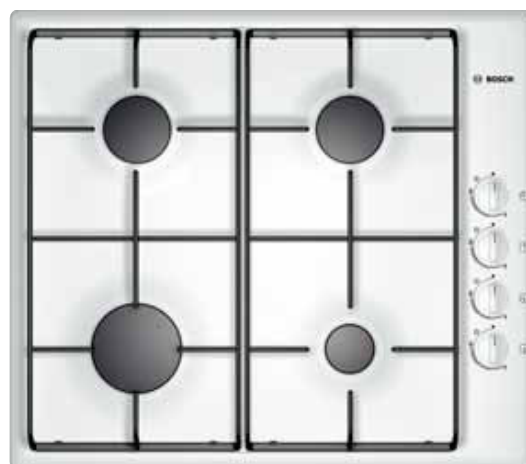

Classixx 4 burner gas hob

PCD625DEU brushed steel

PCD616DEU black

PCD612DEU white

- 4 gas burners:
 - 1 high speed burner – 3.0kW
 - 2 standard burners – 1.7kW
 - 1 economy burner – 1.0kW
- Flame failure safety device
- Easy to use side mounted controls
- Ignition via control knobs
- Standard black enamelled pan supports
- Factory set for connection to mains gas
- LPG jets included
- Connection to 28-30/37 mbar bottled gas