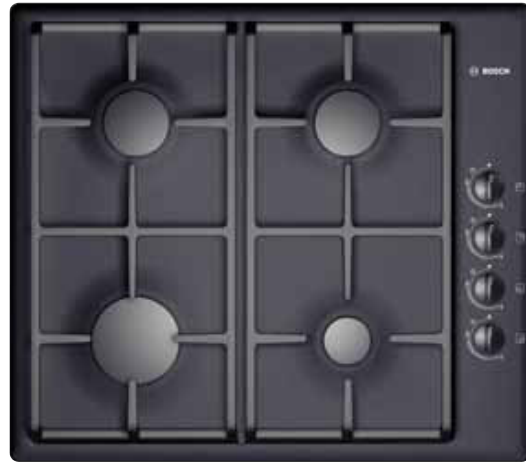

Classixx 4 burner gas hob

PCD615FEU brushed steel

PCD616FEU black

- 4 gas burners
  - 1 high speed burner – 3.0kW
  - 2 standard burners – 1.7kW
  - 1 economy burner – 1.0kW
- Flame failure safety device
- Easy to use side mounted controls
- Control knobs for each burner
- Ignition via control knobs
- Cast iron pan supports
- Factory set for connection to mains gas
- LPG jets included
- Connection to 28-30/37 mbar bottled gas

Classixx 4 burner gas hob

PCD625DEU brushed steel

PCD616DEU black

PCD612DEU white

- 4 gas burners:
  - 1 high speed burner – 3.0kW
  - 2 standard burners – 1.7kW
  - 1 economy burner – 1.0kW
- Flame failure safety device
- Easy to use side mounted controls
- Ignition via control knobs
- Standard black enamelled pan supports
- Factory set for connection to mains gas
- LPG jets included
- Connection to 28-30/37 mbar bottled gas