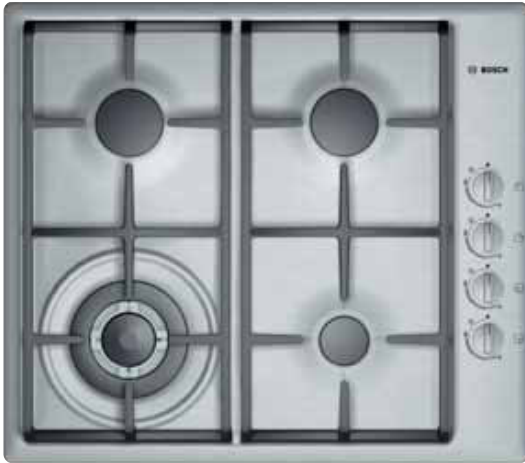

Classixx 4 burner gas hob

PCP615B90B brushed steel

PCP616B90E black

PCP612B90E white

- Four gas burners:
 - 1 high speed burner – 3.0kW
 - 2 standard burners – 1.7kW
 - 1 economy burner – 1.0kW
- Flame failure safety device
- Easy to use front mounted controls
- Ignition via control knobs
- Cast iron pan supports
- Two piece burners
- Factory set for connection to mains gas
- LPG jets included
- Connection to 28-30/37 mbar bottled gas